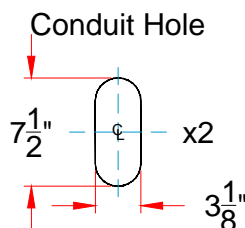

A TPW-331EGS BASE DETAIL
 CL = Center Line

B TPW-331EGS CONDUIT DETAIL

- CABINET TO CABINET CONDUIT █
- COMMUNICATIONS CONDUIT █
- ELECTRICAL CONDUIT 110V █

TPW-331-EGS
 TURNSTILE BASE
 CONDUIT AND ANCHOR
 DETAIL

TPW-331-EGS
 SINGLE PASSAGE - WIDE LANE - ADA - TYPICAL

*** DIMENSIONS MAY VARY IN ACTUAL INSTALLATION, DESIGN CHANGES RESERVED ***

TURNSTILES.us
 8641 South Warhawk Rd. Conifer, CO 80433
 Patrick McAllister Tel: 303-670-1099