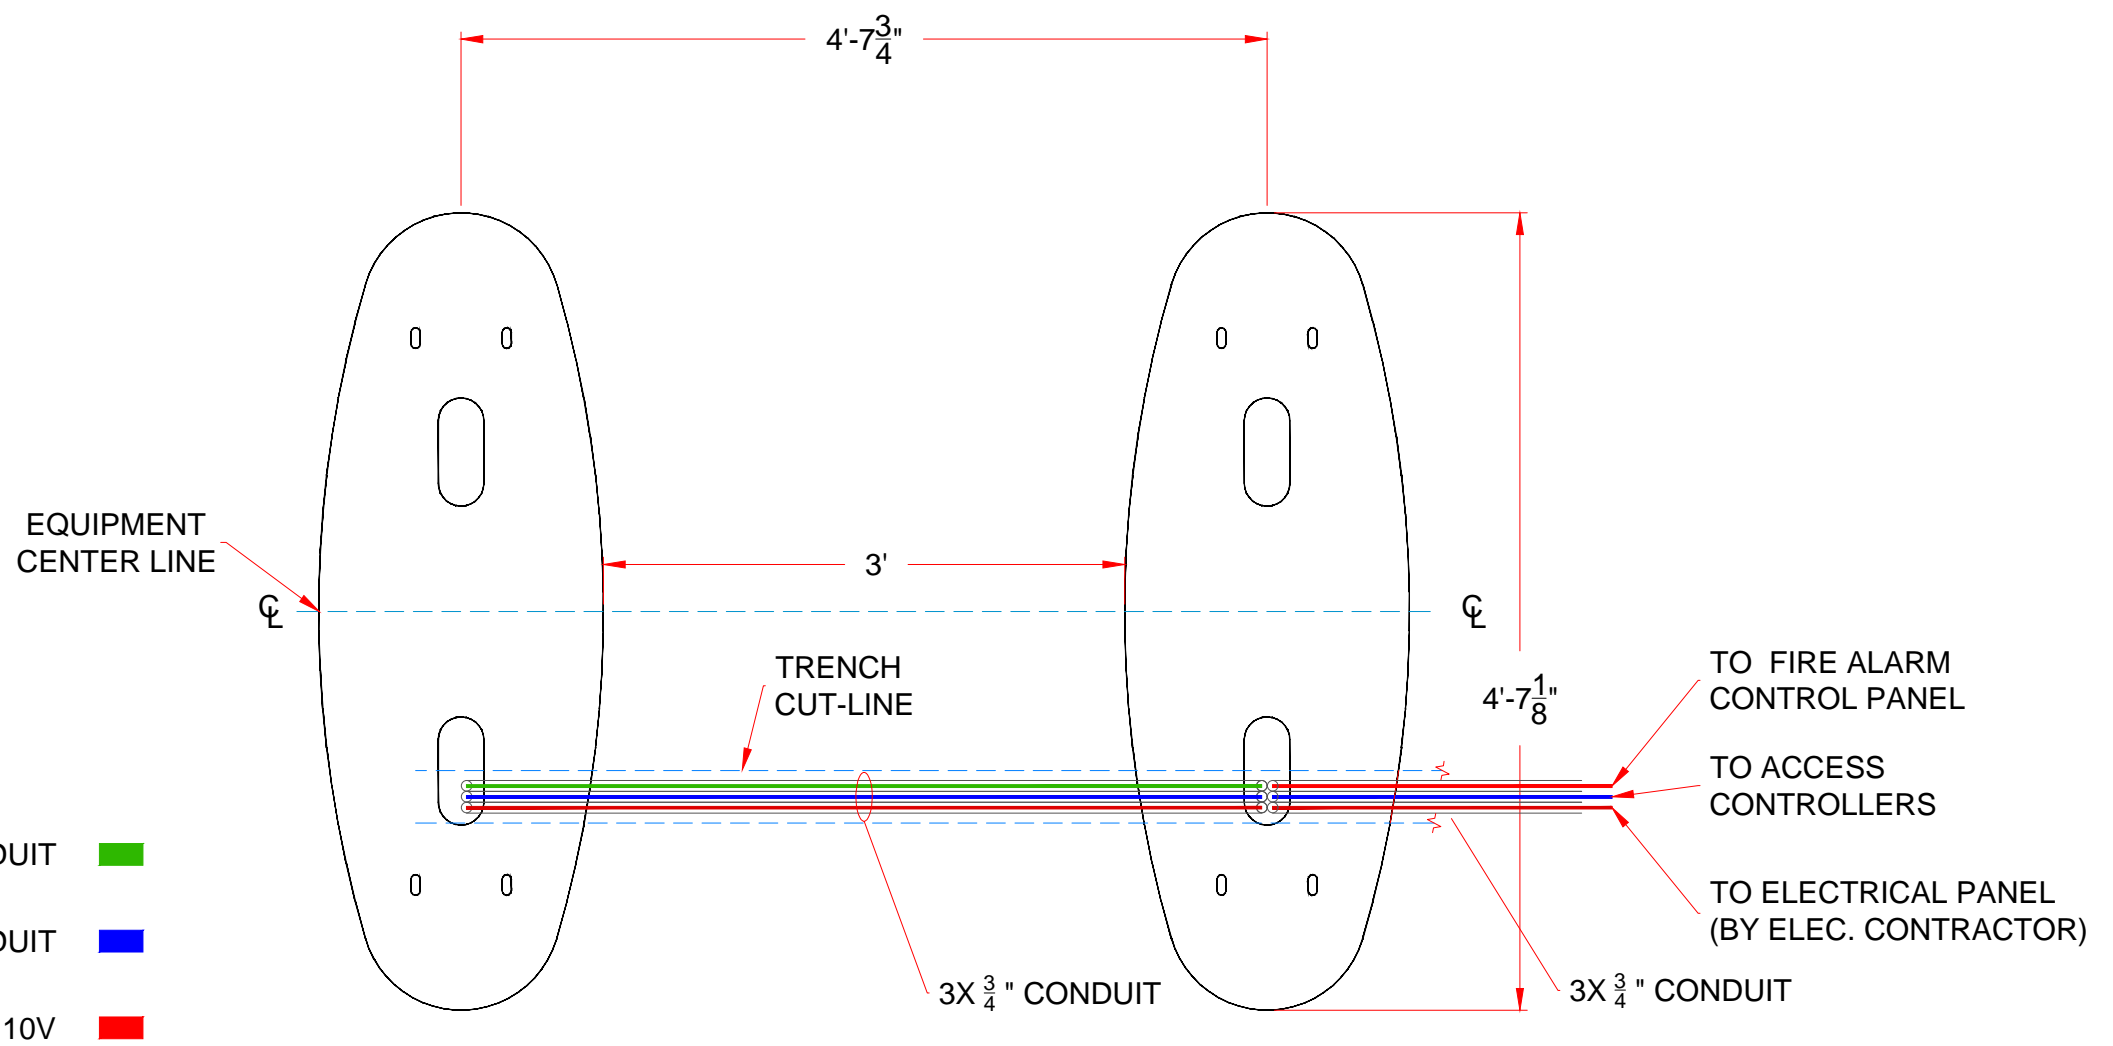

A TPW-331EGS BASE DETAIL
 CL = Center Line

B TPW-331EGS CONDUIT DETAIL

- CABINET TO CABINET CONDUIT █
- COMMUNICATIONS CONDUIT █
- ELECTRICAL CONDUIT 110V █

TPW-331-EGS
 TURNSTILE BASE
 CONDUIT AND ANCHOR
 DETAIL

TPW-331-EGS
 SINGLE PASSAGE - WIDE LANE - ADA - TYPICAL

*** DIMENSIONS MAY VARY IN ACTUAL INSTALLATION, DESIGN CHANGES RESERVED ***

TURNSTILES.us
 8641 South Warhawk Rd. Conifer, CO 80433
 Patrick McAllister Tel: 303-670-1099